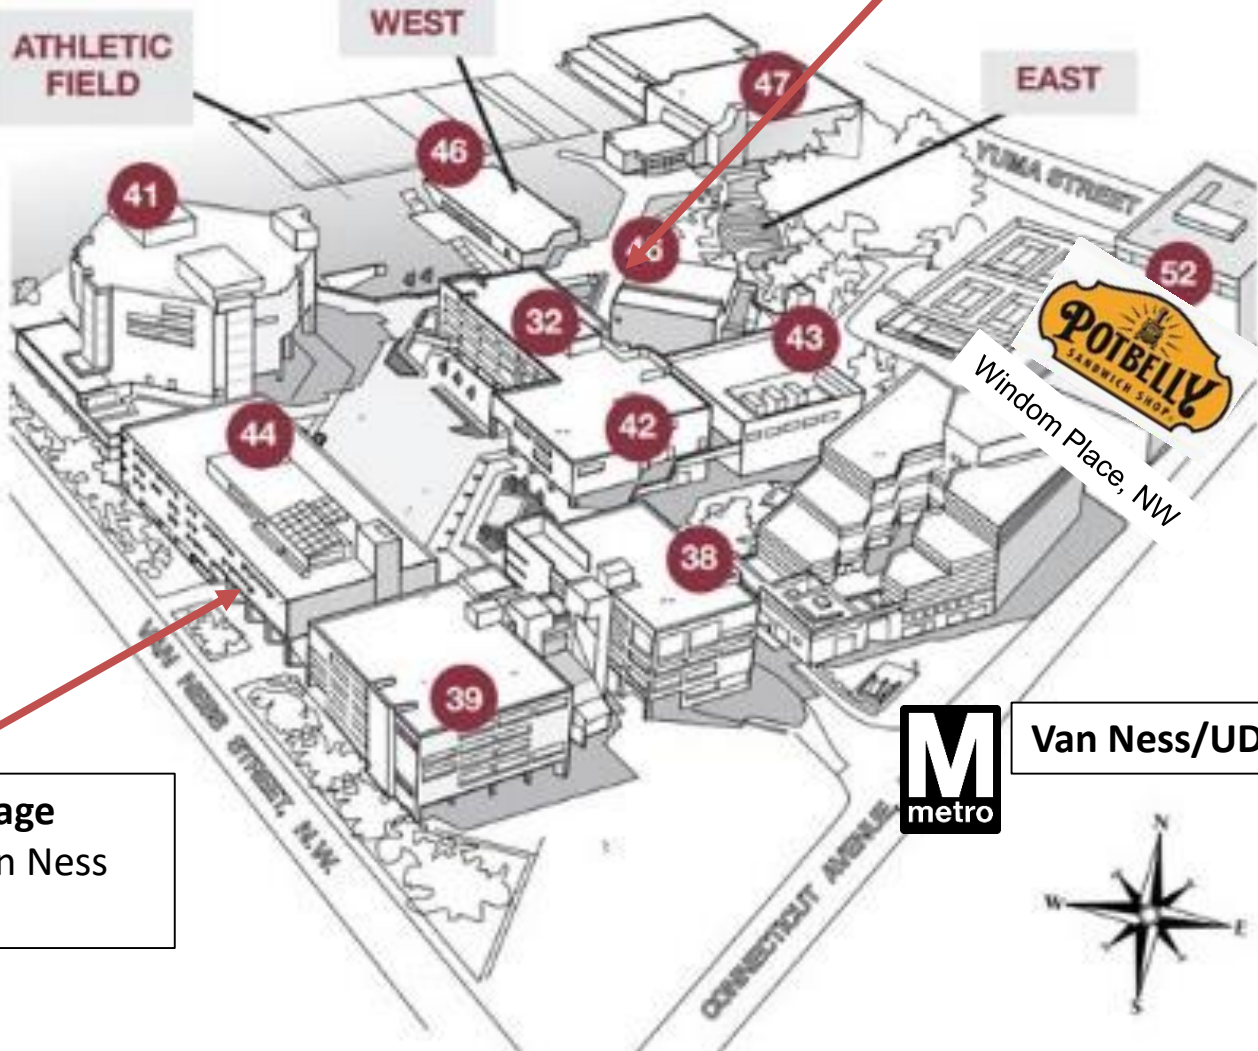

Theatre for the Arts

Parking Garage  
Accessed from Van Ness  
Street

Van Ness/UDC Station